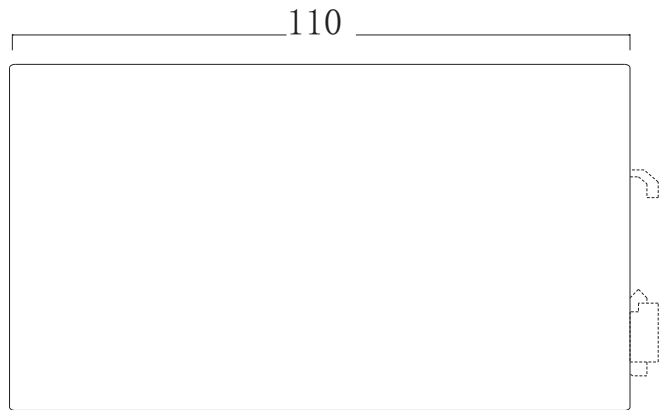

Mechanical Details

90

100

110

Panel Designation

PANEL DESIGNATION

Designation	Description
N	Neutral Terminal Of AC Input (No Polarity At DC Input)
L	Line Terminal Of AC Input (No Polarity At DC Input)
⊕	Grounding (Earth)
Rdy	DC Output OK Signal (10A Contact Relay)
+	DC Positive Output Terminal
-	DC Negative Output Terminal
V ADJ.	Potentiometer For Output Voltage
DC ON	Green LED Indicator

mm: UNIT
CASE NO. : CS120DR
ALUMINUM: MATERIAL
DIMENSIONS: 100 (H)x110 (D)x 90 (W)
COLOR: ALUMINUM

Reign Power reserve the right to change specifications at any time without notice.

WEB :
E-mail :

Tel :
Fax :