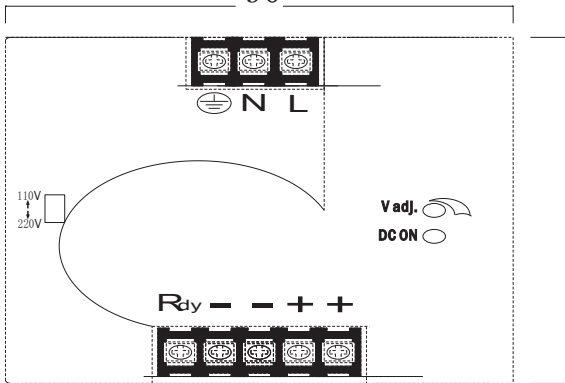

Mechanical Details

90

100

110

Panel Designation

PANEL DESIGNATION

Designation	Description
N	Neutral Terminal Of AC Input (No Polarity At DC Input)
L	Line Terminal Of AC Input (No Polarity At DC Input)
⊕	Grounding (Earth)
Rdy	DC Output OK Signal (10A Contact Relay)
+	DC Positive Output Terminal
-	DC Negative Output Terminal
V ADJ.	Potentiometer For Output Voltage
DC ON	Green LED Indicator

mm: UNIT
CASE NO. : CS120DR
ALUMINUM: MATERIAL
DIMENSIONS: 100 (H)x110 (D)x 90 (W)
COLOR: ALUMINUM

Reign Power reserve the right to change specifications at any time without notice.

WEB :
E-mail :

Tel :
Fax :