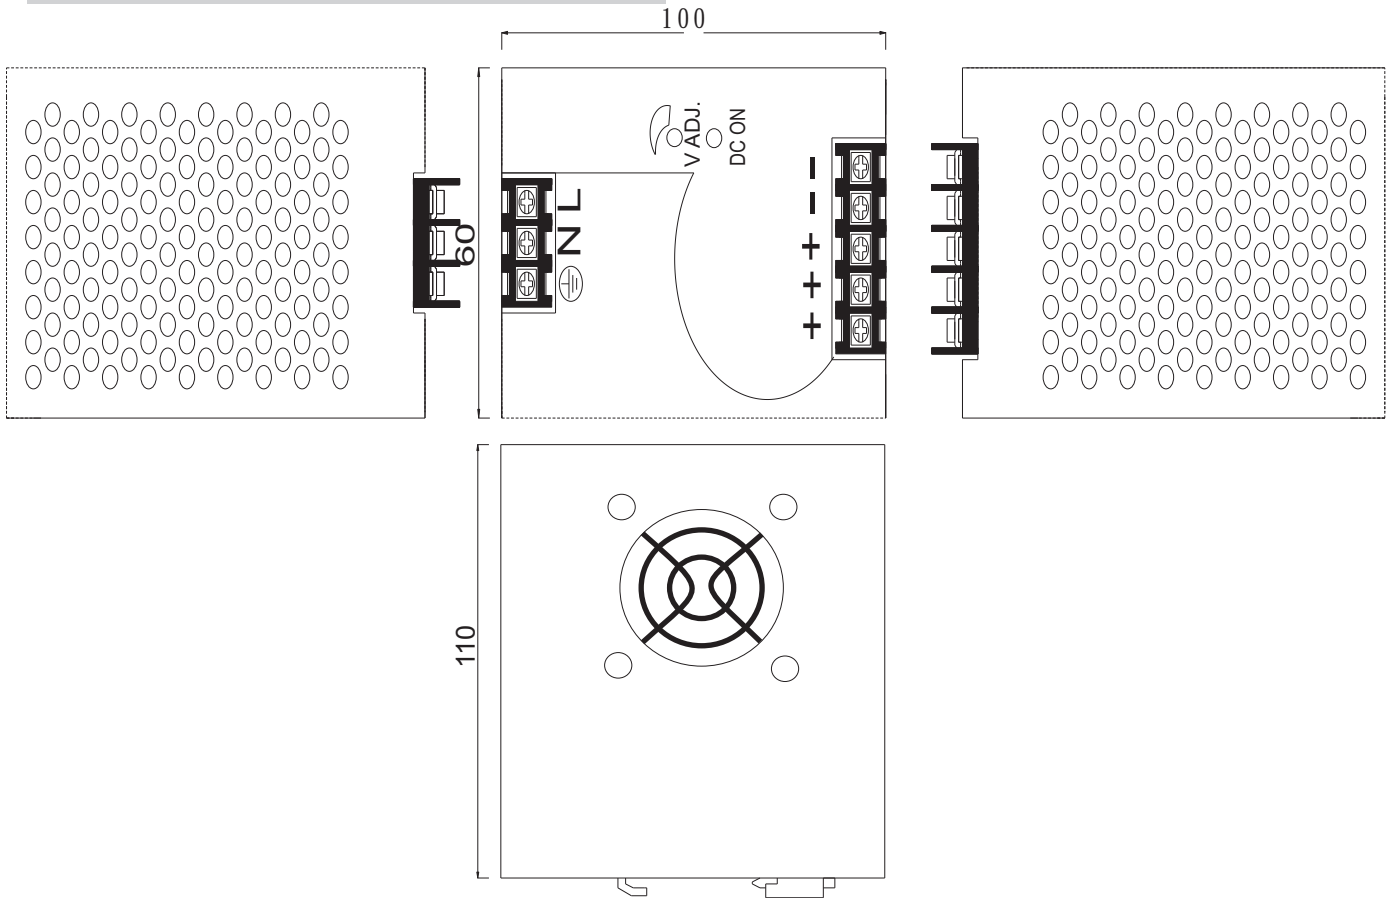

Mechanical Details

Panel Designation

CASE NO : CS300 D

UNIT : mm

DIMENSIONS : 100(H)*110(D)*60(W)mm

MATERIAL : ALUMINUM

COLOUR : ORIGINAL ALUMINUM

Designation	Description
N	Neutral Terminal of AC Input (No Polarity At DC Input)
L	Line Terminal of AC Input (No Polarity At DC Input)
⊕	Grounding(Earth)
+	DC Positive Output Terminal
-	DC Negative Output Terminal
V ADJ.	Potentiometer For Output Voltage
DC ON	Green LED Indicator