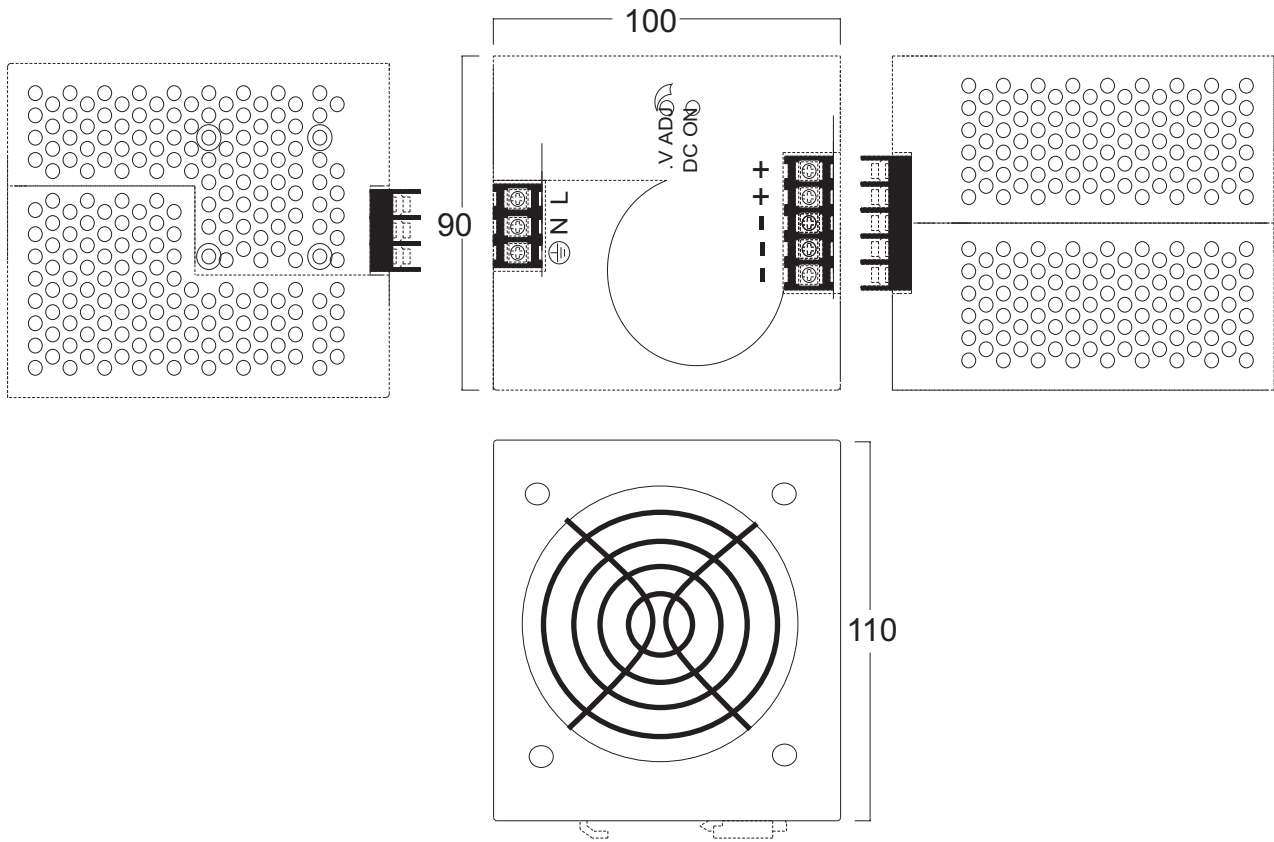

Mechanical Details

Panel Designation

PANEL DESIGNATION

mm: UNIT
CASE NO.: CS1500D
MATERIAL: ALUMINUM
DIMENSIONS:
100 (H)x110 (D)x 90 (W)
COLOR: ALUMINUM

Designation	Description
N	Neutral Terminal Of AC Input (No Polarity At DC Input)
L	Line Terminal Of AC Input (No Polarity At DC Input)
⊕	Grounding (Earth)
+	DC Positive Output Terminal
-	DC Negative Output Terminal
V ADJ.	Potentiometer For Output Voltage
DC ON	Green LED Indicator