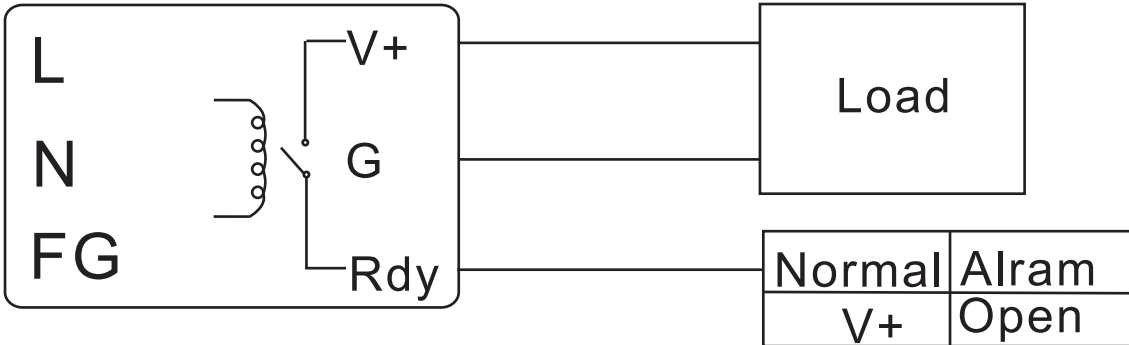

Open Collect

(3A Contact Current)
(1A Rated Current)

E TYPE Terminal

T TYPE Terminal

500W

TTL

E TYPE Terminal

T TYPE Terminal