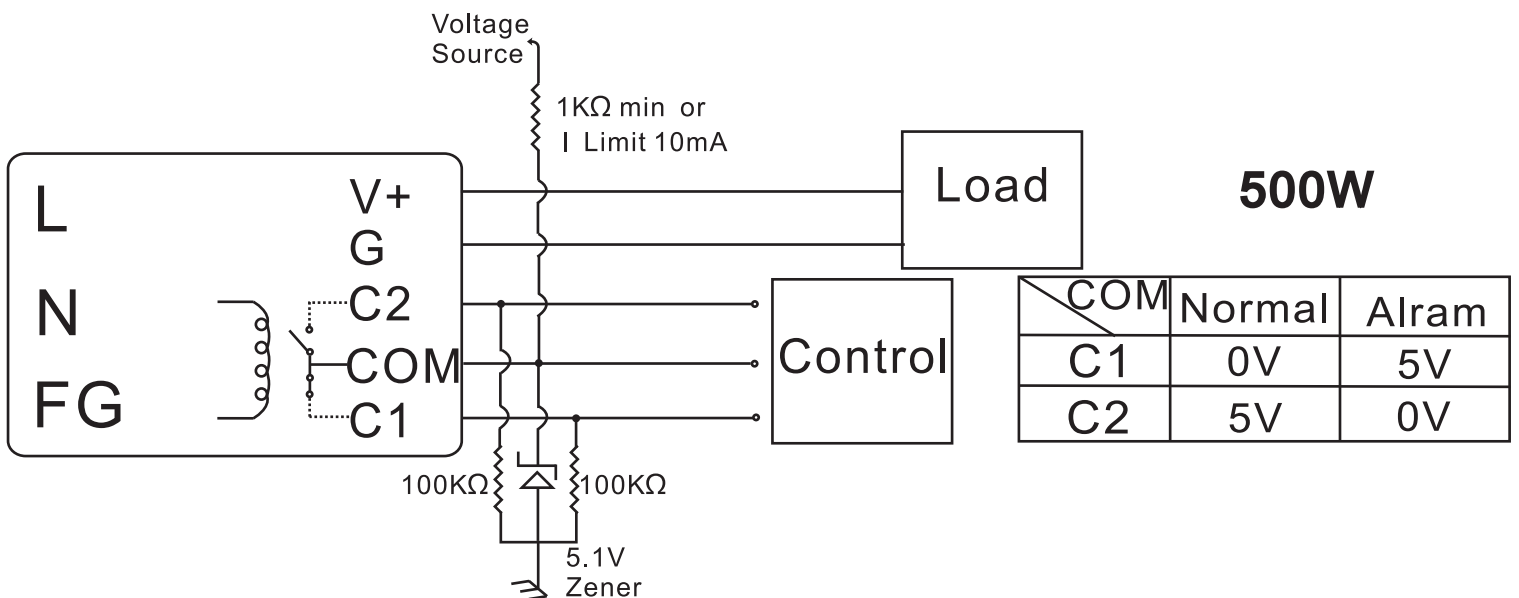

Open Collect

(3A Contact Current)
(1A Rated Current)

E TYPE Terminal

T TYPE Terminal

500W

TTL

E TYPE Terminal

T TYPE Terminal