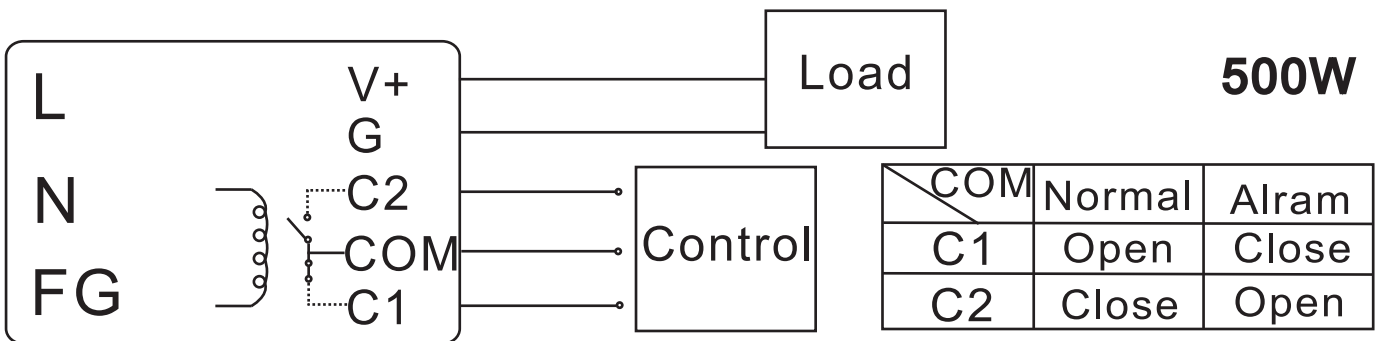

Open Collect

(3A Contact Current)
(1A Rated Current)

E TYPE Terminal

T TYPE Terminal

500W

TTL

E TYPE Terminal

T TYPE Terminal