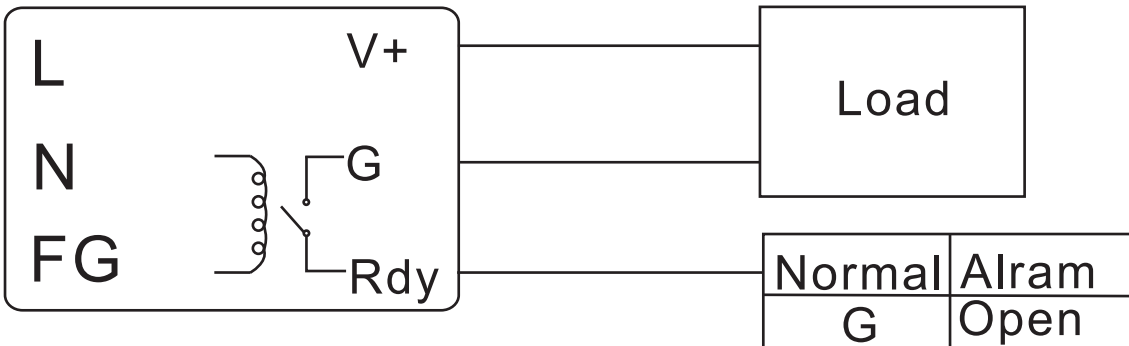

Open Collect

(3A Contact Current)
(1A Rated Current)

E TYPE Terminal

T TYPE Terminal

500W

TTL

E TYPE Terminal

T TYPE Terminal