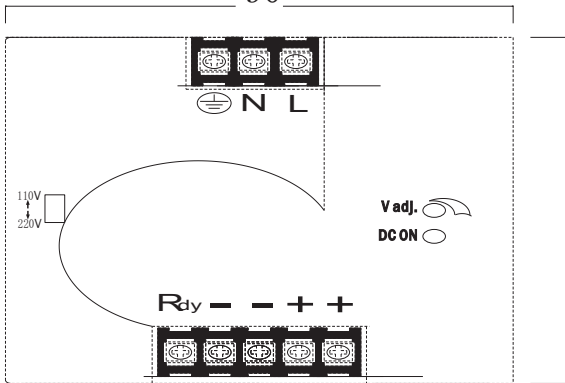

Mechanical Details

90

110

100

Panel Designation

PANEL DESIGNATION

Designation	Description
N	Neutral Terminal Of AC Input (No Polarity At DC Input)
L	Line Terminal Of AC Input (No Polarity At DC Input)
⊕	Grounding (Earth)
Rdy	DC Output OK Signal (10A Contact Relay)
+	DC Positive Output Terminal
-	DC Negative Output Terminal
V ADJ.	Potentiometer For Output Voltage
DC ON	Green LED Indicator

mm: UNIT
CASE NO. : CS120DR
ALUMINUM: MATERIAL
DIMENSIONS: 100 (H)x110 (D)x 90 (W)
COLOR: ALUMINUM

Reign Power reserve the right to change specifications at any time without notice.

WEB :
E-mail :

Tel :
Fax :