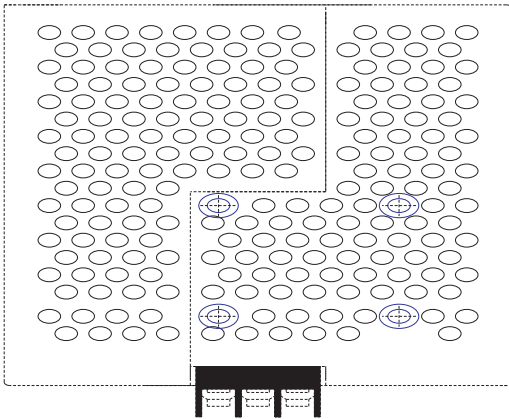

Mechanical Details

90

110

100

Panel Designation

PANEL DESIGNATION

Designation	Description
N	Neutral Terminal Of AC Input (No Polarity At DC Input)
L	Line Terminal Of AC Input (No Polarity At DC Input)
⊕	Grounding (Earth)
Rdy	DC Output OK Signal (10A Contact Relay)
+	DC Positive Output Terminal
-	DC Negative Output Terminal
V ADJ.	Potentiometer For Output Voltage
DC ON	Green LED Indicator

mm: UNIT
CASE NO. : CS120DR
ALUMINUM: MATERIAL
DIMENSIONS: 100 (H)x110 (D)x 90 (W)
COLOR: ALUMINUM

Reign Power reserve the right to change specifications at any time without notice.

WEB :
E-mail :

Tel :
Fax :