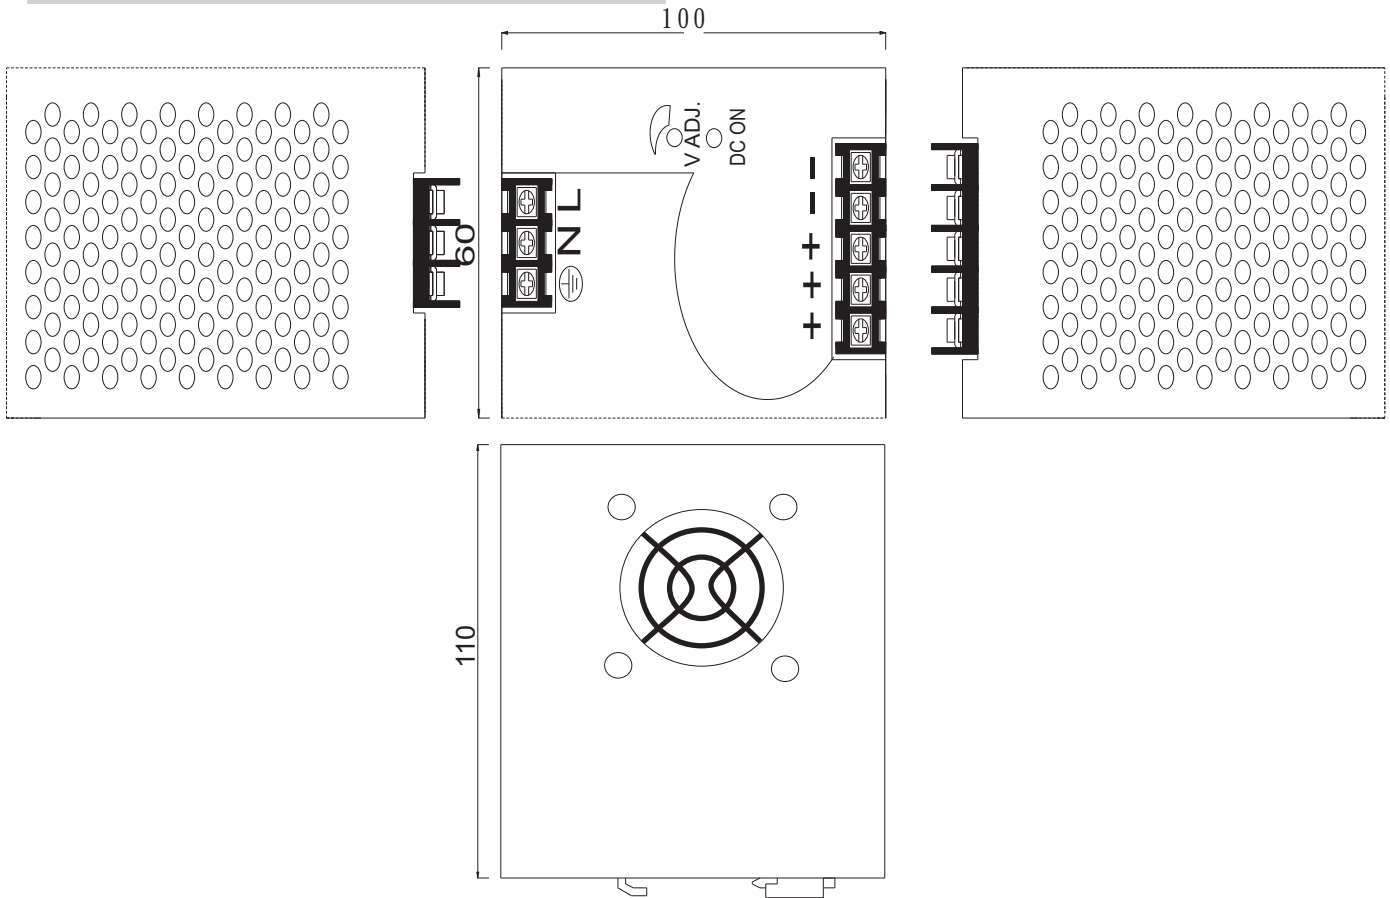

Mechanical Details

Panel Designation

CASE NO : CS300 D
 UNIT : mm
 DIMENSIONS : 100(H)*110(D)*60(W)mm
 MATERIAL : ALUMINUM
 COLOUR : ORIGINAL ALUMINUM

Designation	Description
N	Neutral Terminal of AC Input (No Polarity At DC Input)
L	Line Terminal of AC Input (No Polarity At DC Input)
⊕	Grounding(Earth)
+	DC Positive Output Terminal
-	DC Negative Output Terminal
V ADJ.	Potentiometer For Output Voltage
DC ON	Green LED Indicator